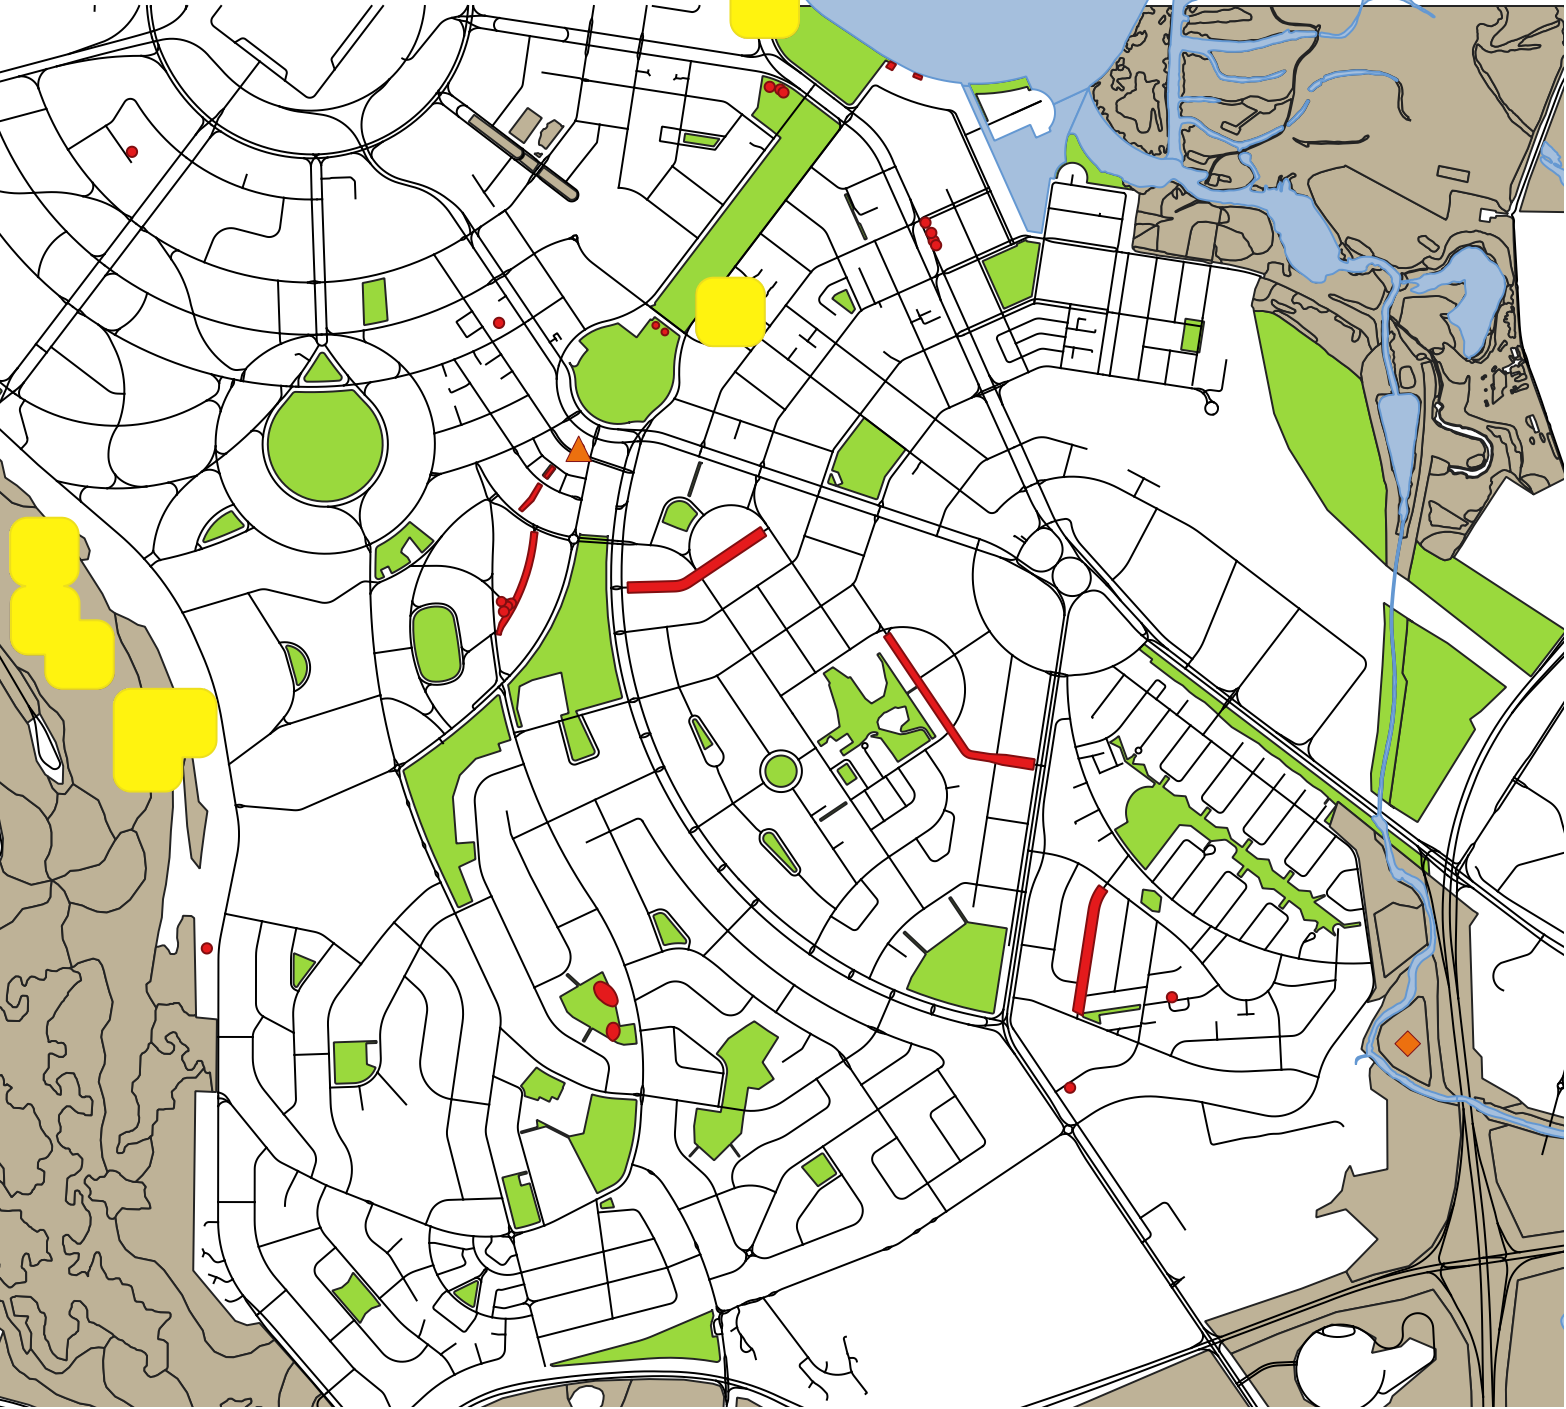

Canberra's Inner South Tree Planting Map

Legend

- ▲ Original Tree Location
- ACT Road
- ACT_Tree_Register
- ◆ Wetlands - Narrabundah
- Water
- Threatened_Plants
- Manuka Roads
- Open Space
 - Urban Open Space_UOS
 - Other